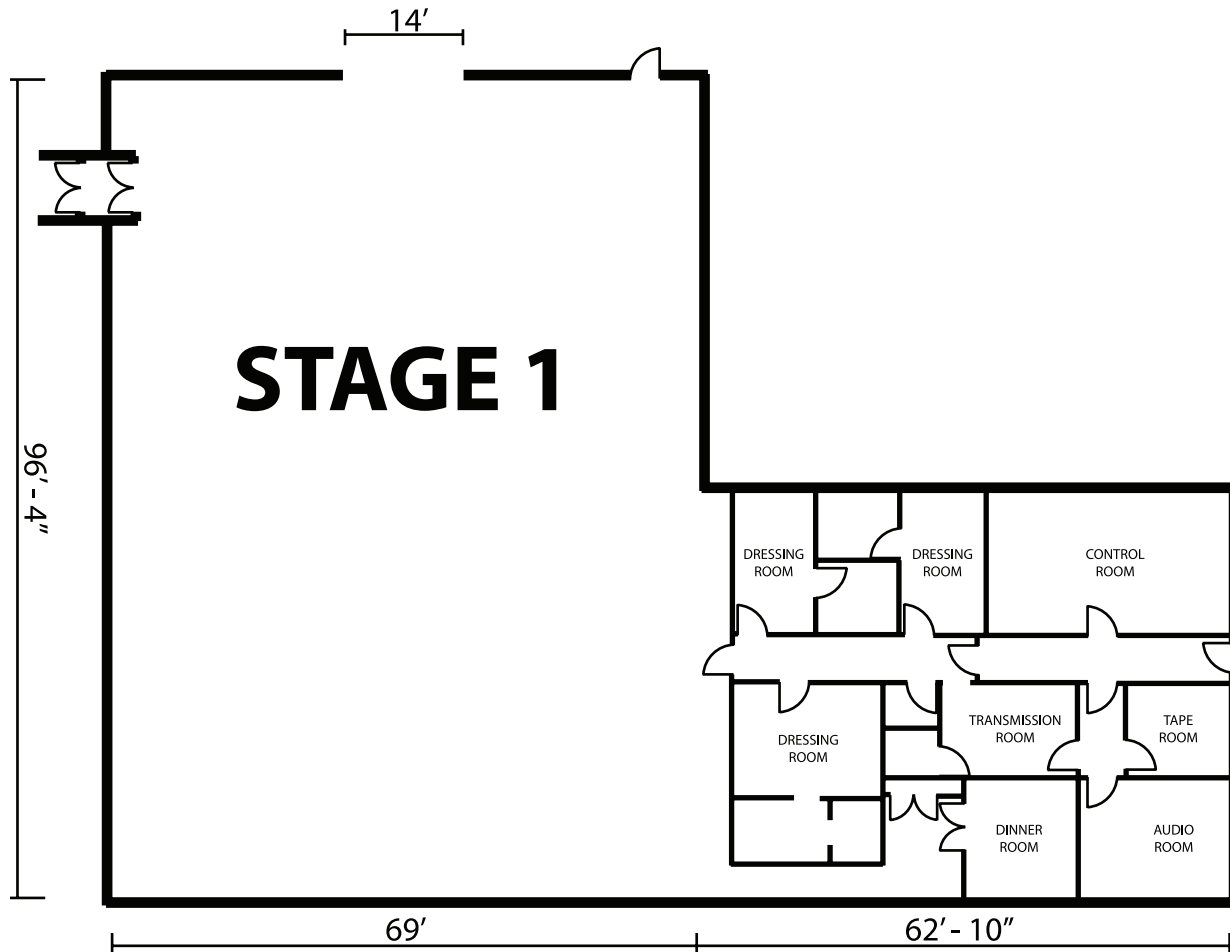

# STAGE 1

Hollywood Center Studios

LENGTH: 97'

WIDTH: 70'

HEIGHT: 24'

AREA SQUARE-FEET: 6,790

FOR SYNC SOUND: Yes

AUDIENCE-RATED: Yes; 250 + crew of 49: A3 rating (ability to do shows)

CAT WALKS: Yes

DRESSING ROOMS: 3 dressing rooms with full bathrooms, make-up and hair room, wardrobe room, and green room

FLOORS: Wood over slab

DRIVE IN: Yes

AIR CONDITIONING: 80 tons/silent

AC POWER: 4800 amps

DC POWER: 1000 amps

DOOR SIZE: Ht. 18' Wd. 13'6"

HARD CYC: No

VIDEO CONTROL ROOM CONNECTIVITY: Yes: triax & audio break-outs/tech power

Note: Dimensions are for overall stage size and do not take into account stage irregularities. Production Company representatives should verify dimensions for particular applications.