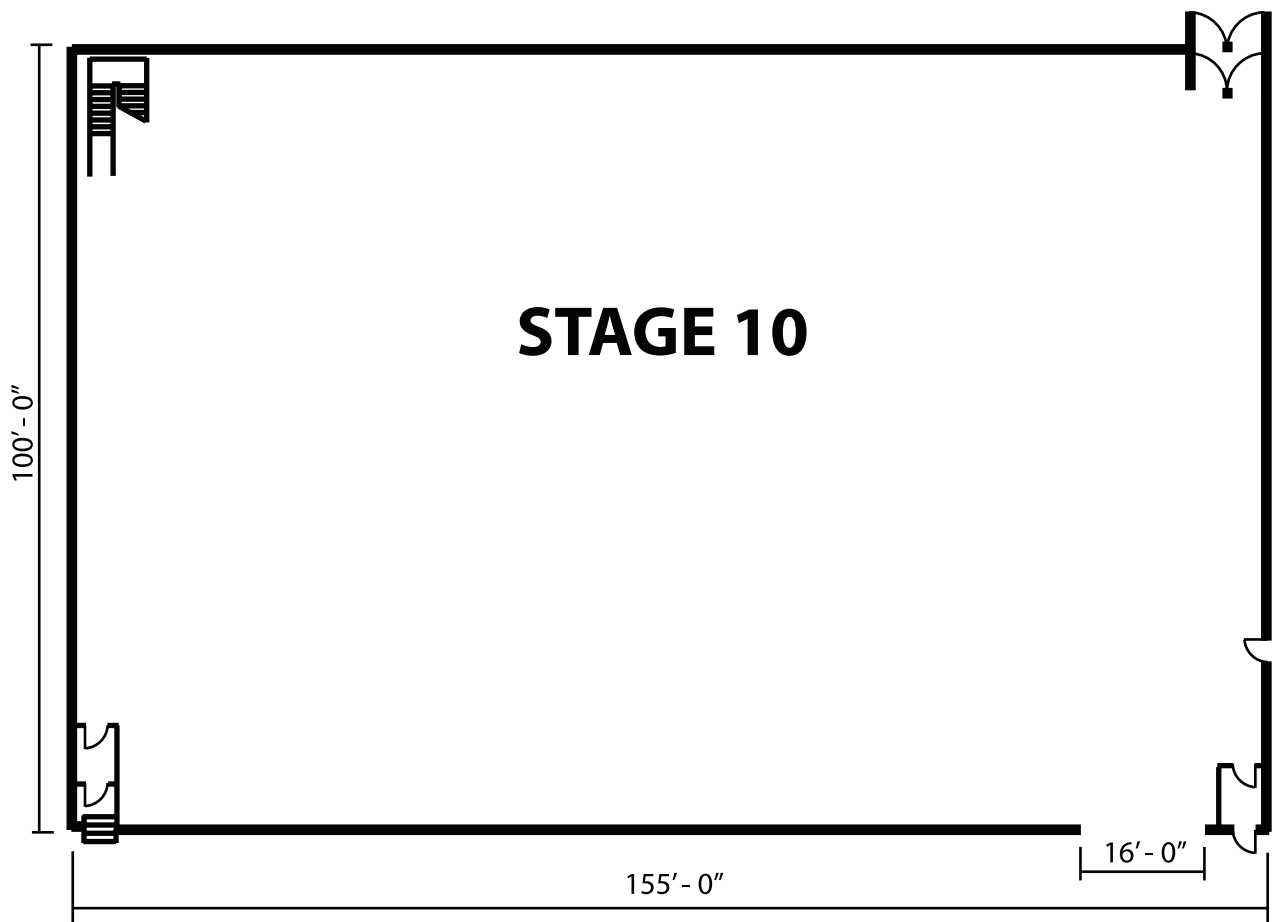

STAGE 10

Hollywood Center Studios

LENGTH: 155'
WIDTH: 100'
HEIGHT: 35'
AREA SQUARE-FEET: 15,500
FOR SYNC SOUND: Yes
AUDIENCE-RATED: Yes; 250 + crew
CAT WALKS: Yes
FLOORS: Wood over slab
DRIVE-IN: Yes
AIR CONDITIONING: 160 tons/silent
AC POWER: 6500 amps
DOOR SIZE: Ht. 20" Wd. 16'
HARD-COVED CYC: No
VIDEO CAPABLE, ISOLATED TECH POWER