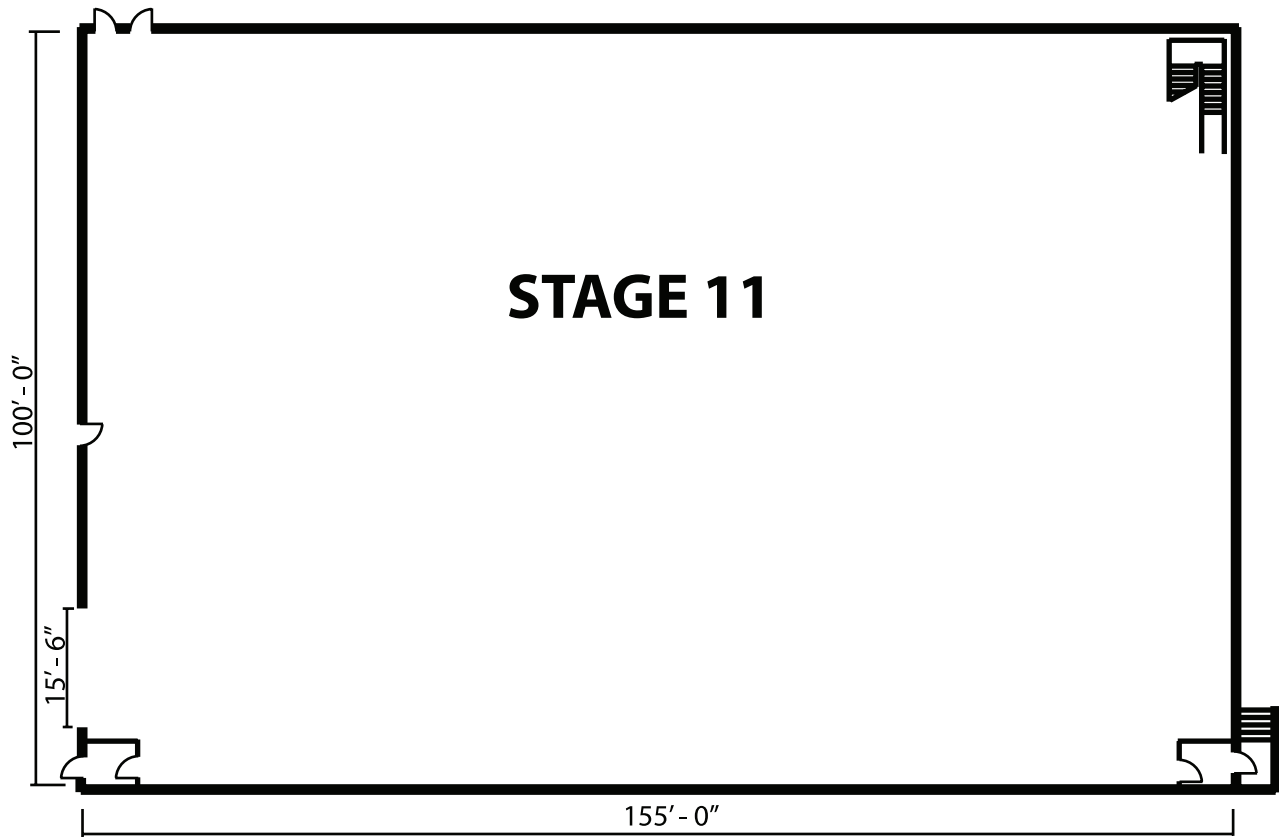

# STAGE 11

Hollywood Center Studios

LENGTH: 155'  
WIDTH: 100'  
HEIGHT: 35'  
AREA SQUARE-FEET: 15,500  
FOR SYNC SOUND: Yes  
AUDIENCE-RATED: Yes; 250 + crew  
CAT WALKS: Yes  
FLOORS: Wood over slab  
DRIVE-IN: Yes  
AIR CONDITIONING: 160 tons/silent  
AC POWER: 6500 amps  
DOOR SIZE: Ht. 20" Wd. 16'  
HARD-COVED CYC: No  
VIDEO CAPABLE, ISOLATED TECH POWER