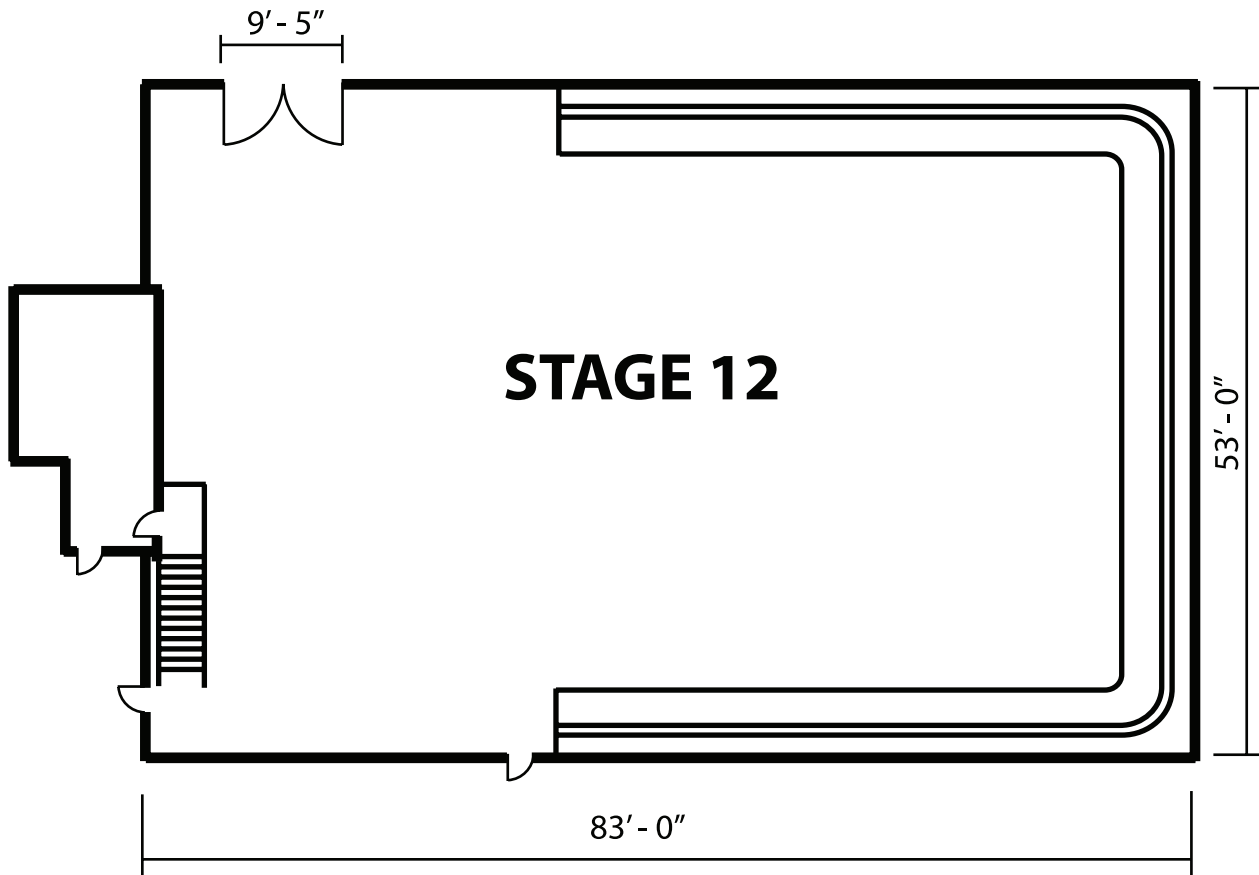

STAGE 12

Hollywood Center Studios

LENGTH: 83'
WIDTH: 53'
HEIGHT: 20'
AREA SQUARE-FEET: 4,399
FOR SYNC SOUND: Yes
AUDIENCE-RATED: No
CAT WALKS: No (Stage #12 has Pipe Grid at 20')
FLOORS: Wood over slab
DRIVE-IN: Yes
AIR CONDITIONING: 20 tons/silent
AC POWER: 2400 amps
DC POWER: None
DOOR SIZE: Ht. 13'4" Wd. 9'5"
HARD-COVED CYC: Yes
VIDEO CONTROL ROOM CONNECTIVITY: Pending