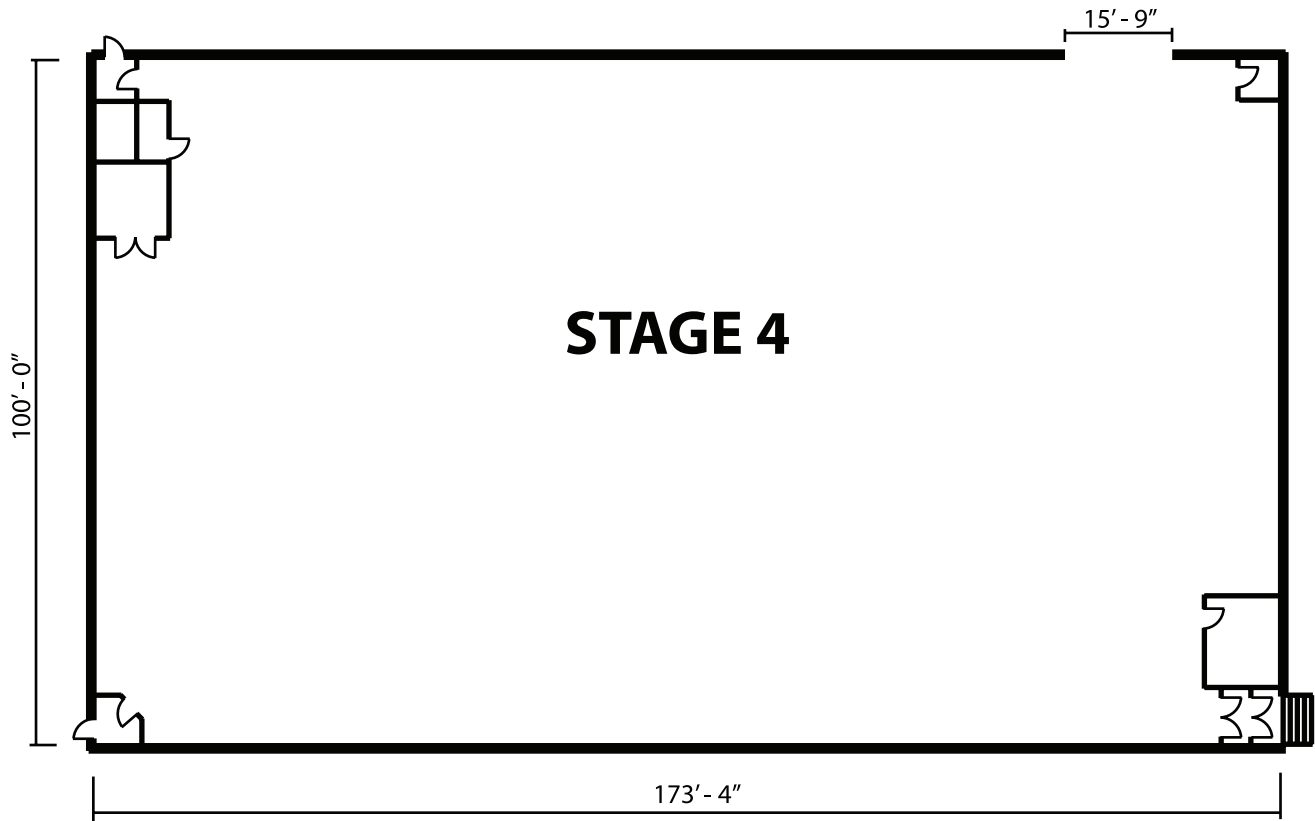

STAGE 4

Hollywood Center Studios

LENGTH: 174'
WIDTH: 101'
HEIGHT: 35'
AREA SQUARE-FEET: 17,574
FOR SYNC SOUND: Yes
AUDIENCE-RATED: 250 + crew of 49: A2 rating special permit to 999 occupancy
CAT WALKS: Yes
FLOORS: Raised wood
DRIVE-IN: Yes
AIR CONDITIONING: Silent
AC POWER: 6250 amps AC
DC POWER: 3000 amps
DOOR SIZE: Ht. 20' Wd. 15'3"
HARD-COVED CYC: No
VIDEO CONTROL ROOM CONNECTIVITY: Yes; triax & audio break outs/ tech power