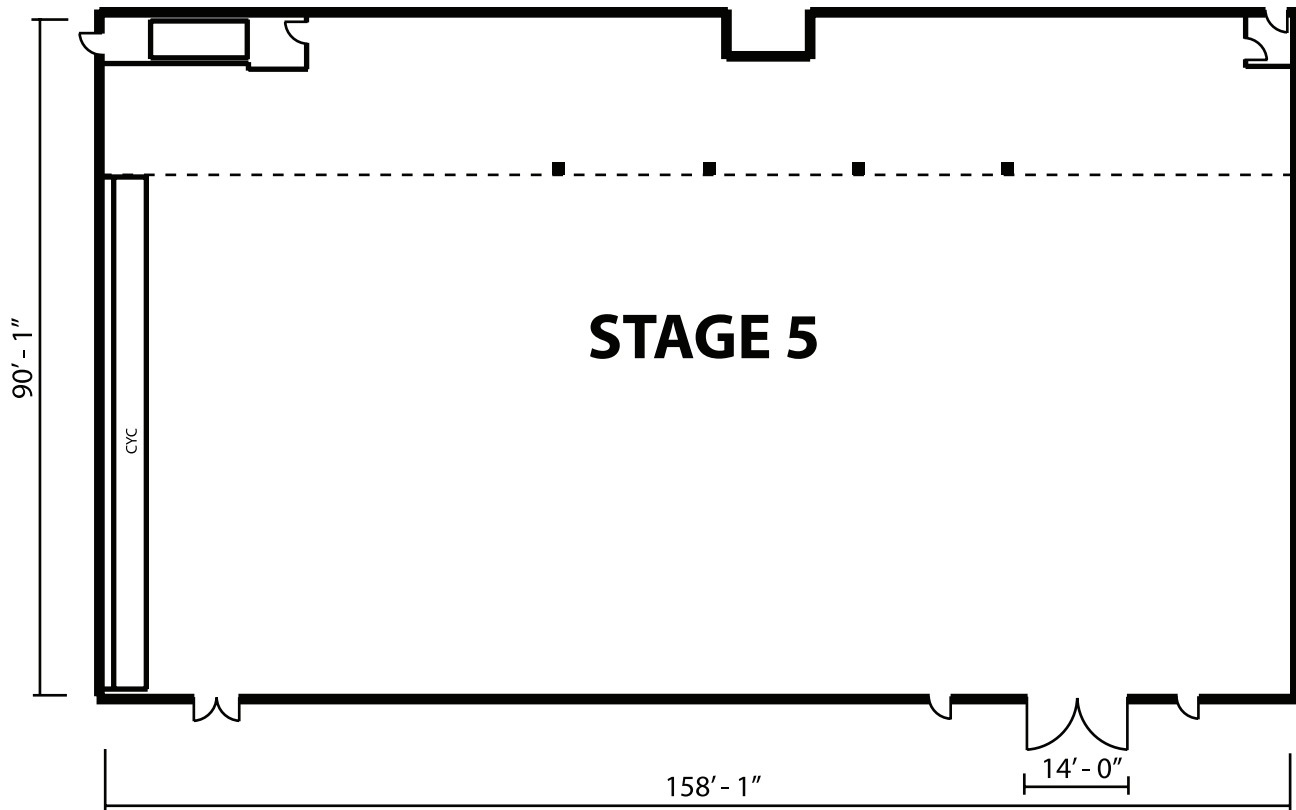

STAGE 5

Hollywood Center Studios

LENGTH: 158'
WIDTH: 90'
HEIGHT: Main = 25'; low = 20'
AREA SQUARE-FEET: 14,220
FOR SYNC SOUND: Yes
AUDIENCE-RATED: Yes
CAT WALKS: Yes
FLOORS: Raised wood
DRIVE-IN: Limited weight
AIR CONDITIONING: Red-lighted system
AC POWER: 3600 amps
DC POWER: 2000 amps
DOOR SIZE: Ht. 18' Wd. 14"
HARD-COVED CYC: One-wall 70'
VIDEO CONTROL ROOM CONNECTIVITY: Currently being installed

Hollywood Center Studios
1040 N. Las Palmas Ave.
Hollywood, CA
[T] (323) 860-0000
[F] (323) 860-8105
stages@hollywoodcenter.com

Note: Dimensions are for overall stage size and do not take into account stage irregularities. Production Company representatives should verify dimensions for particular applications.