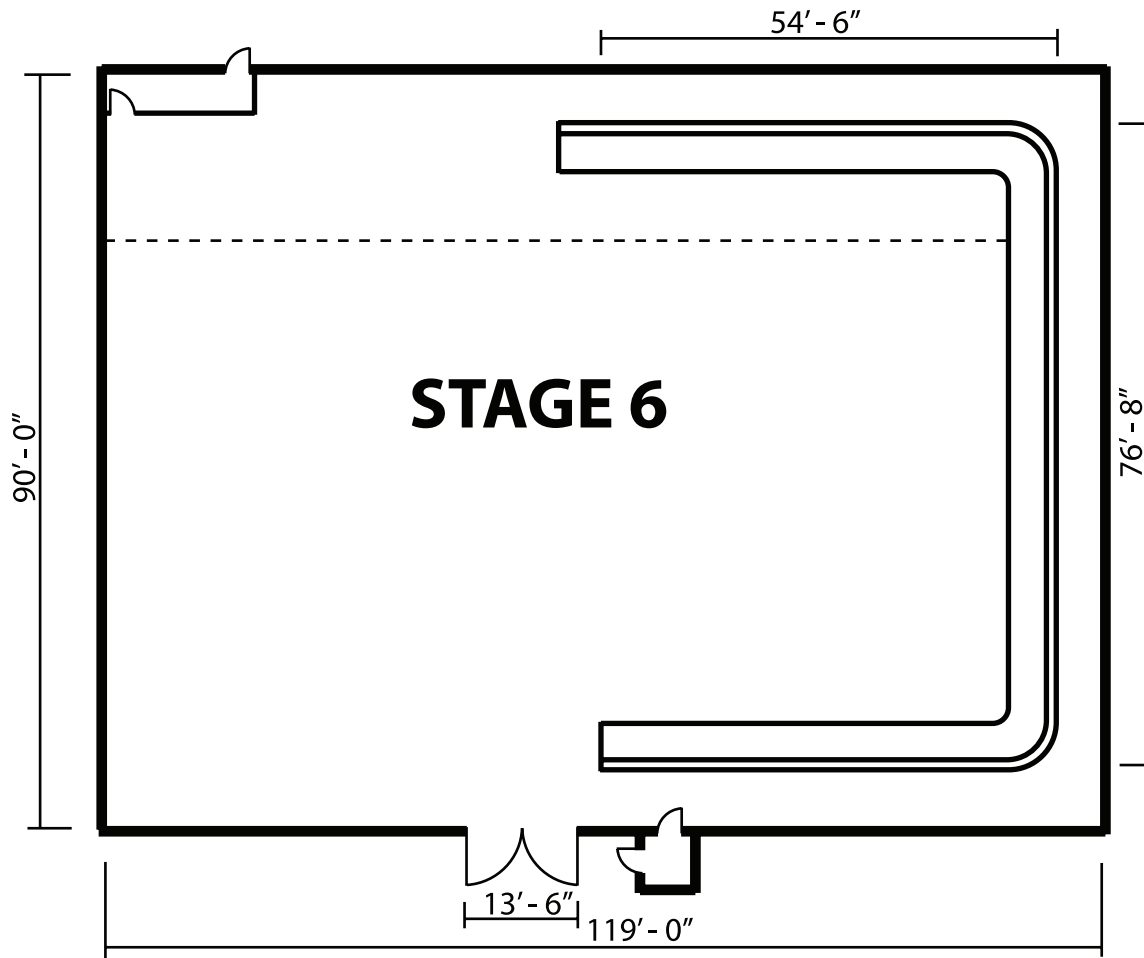

STAGE 6

Hollywood Center Studios

LENGTH: 119'
WIDTH: 90'
HEIGHT: Main = 26'6"; low = 20'
AREA SQUARE-FEET: 10,710
FOR SYNC SOUND: Yes
AUDIENCE-RATED: No
CAT WALKS: Yes
FLOORS: Wood over slab small pit
DRIVE-IN: Yes
AIR CONDITIONING: Red-lighted units
AC POWER: 3600 amps
DC POWER: 2000 amps
DOOR SIZE: Ht. 18' Wd. 13'6"
HARD-COVED CYC: Three-wall
VIDEO CONTROL ROOM CONNECTIVITY: No