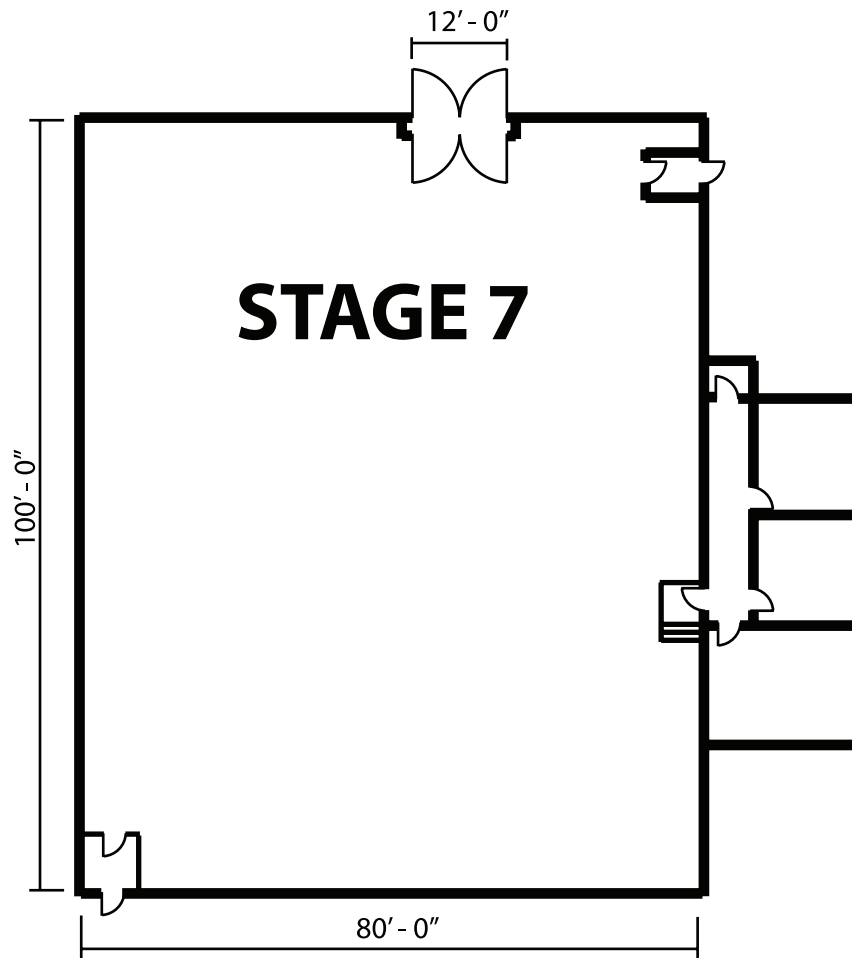

# STAGE 7

Hollywood Center Studios

LENGTH: 80'  
WIDTH: 100'  
HEIGHT: 24'  
AREA SQUARE-FEET: 8,000  
FOR SYNC SOUND: Yes  
AUDIENCE-RATED: 250 + crew of 49  
CAT WALKS: Yes  
FLOORS: Wood over slab  
DRIVE-IN: Yes  
AIR CONDITIONING: 80 tons/silent  
AC POWER: 2400 amps  
DC POWER: 1000 amps  
DOOR SIZE: Ht. 16'11" Wd. 11'  
HARD-COVED CYC: No  
VIDEO CONTROL ROOM CONNECTIVITY: Yes; triax & audio break-outs/tech power